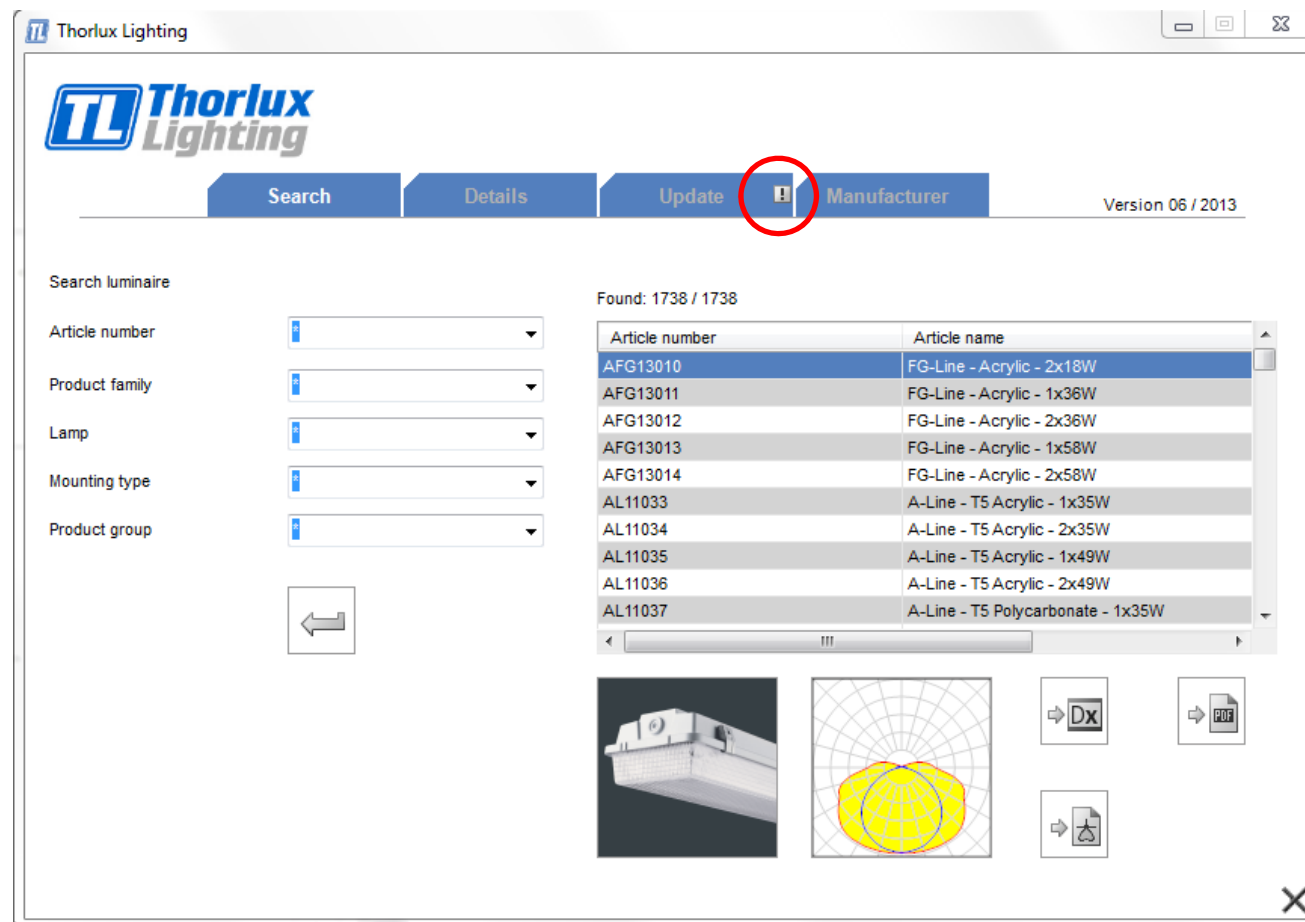

DIALux: Database Update Guide

To check if you are running the latest version of the database, please open the Thorlux Catalogue.

If an exclamation mark is displayed within the 'update' tab, this means a newer version of the database is available.

To update, click on the 'update' tab.

The screenshot shows the Thorlux Lighting software interface. At the top, there is a navigation bar with four tabs: 'Search', 'Details', 'Update', and 'Manufacturer'. The 'Update' tab is highlighted with a red oval. To the right of the 'Update' tab, the text 'Version 06 / 2013' is visible. Below the navigation bar, there is a search section on the left with the heading 'Search luminaire'. It contains five dropdown menus for 'Article number', 'Product family', 'Lamp', 'Mounting type', and 'Product group'. Below these menus is a left-pointing arrow button. To the right of the search section, the text 'Found: 1738 / 1738' is displayed above a table. The table has two columns: 'Article number' and 'Article name'. The first row is highlighted in blue. Below the table, there are two images: a 3D perspective view of a rectangular luminaire and a 2D beam spread diagram showing a yellow cone. To the right of these images are four icons: a 'Dx' icon, a 'PDF' icon, a document icon with a magnifying glass, and a close 'X' button in the bottom right corner.