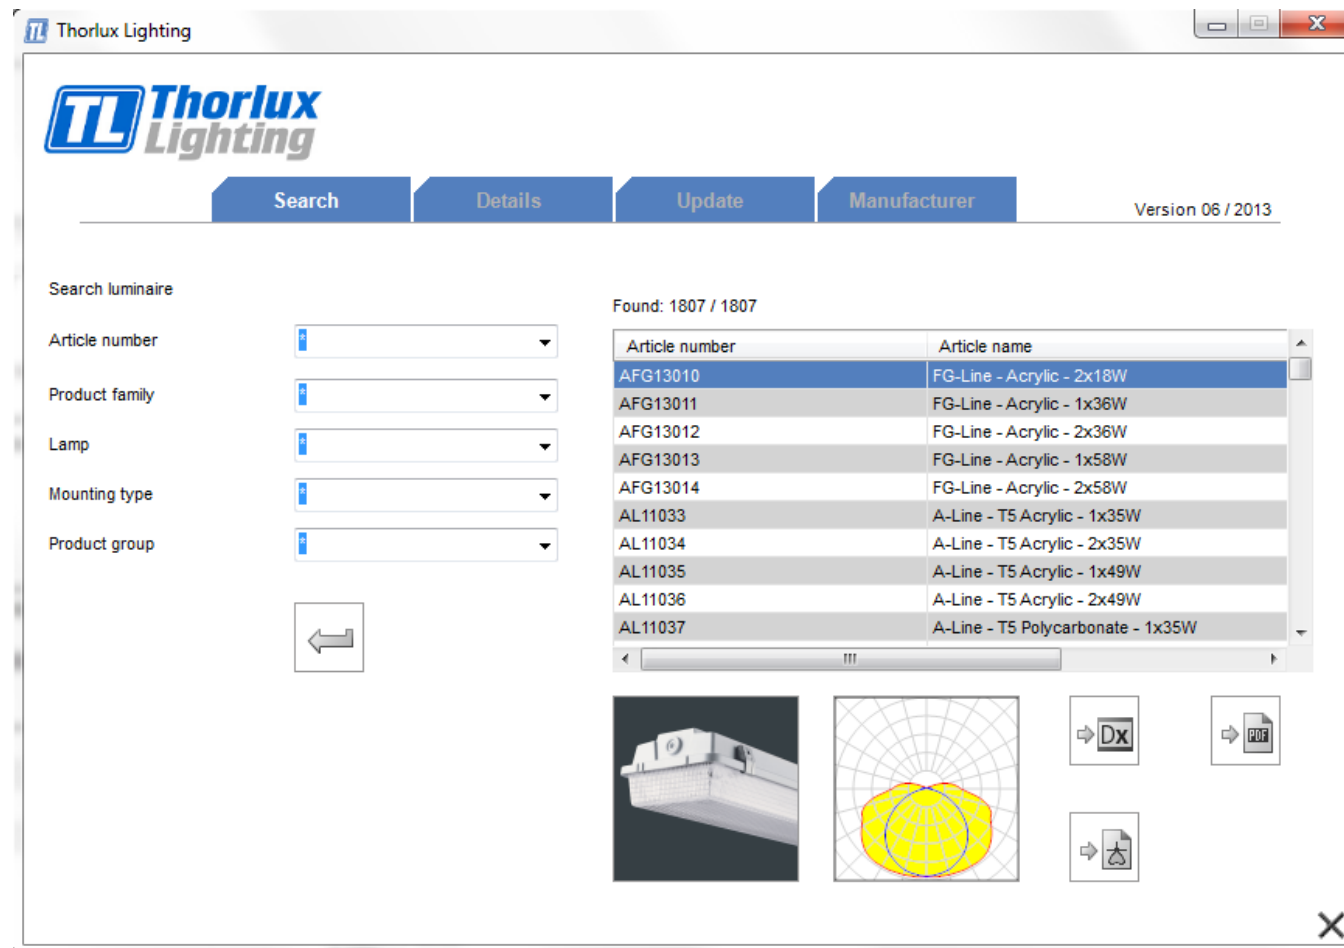

To update, click on the 'update' tab.

The screenshot shows the Thorlux Lighting software interface. At the top, there is a navigation bar with four tabs: 'Search', 'Details', 'Update', and 'Manufacturer'. The 'Update' tab is highlighted with a red oval. To the right of the 'Update' tab, the text 'Version 06 / 2013' is visible. Below the navigation bar, there is a search section on the left with the heading 'Search luminaire'. It contains five dropdown menus for 'Article number', 'Product family', 'Lamp', 'Mounting type', and 'Product group'. Below these menus is a left-pointing arrow button. To the right of the search section, the text 'Found: 1738 / 1738' is displayed above a table. The table has two columns: 'Article number' and 'Article name'. The first row is highlighted in blue. Below the table, there are two images: a 3D perspective view of a rectangular luminaire and a 2D beam spread diagram showing a yellow cone. To the right of these images are four icons: a 'Dx' icon, a 'PDF' icon, a document icon with a magnifying glass, and a close 'X' button in the bottom right corner.

The following message box will appear. Click 'Yes'.

The below status box will show the download progress

Once downloaded the following box will appear, click 'Yes'.

When finished the database will automatically open and the process is complete.